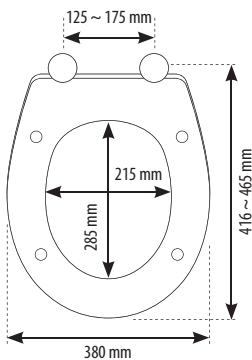

- Oval shape
- Bottom fast fix
- Adjustable **stainless steel hinges**
- White
- 1.7 kg

*with stainless steel hinges : center distance WC : 133 ~ 175 mm / length : 425 ~ 455 mm

THERMOPLASTIC

SOFT CLOSE, QUICK RELEASE & TOP FIXING

- Oval shape
- Adjustable **stainless steel hinges** and retractable dowels
- White
- 1.6 kg

- Oval shape
- Adjustable polyamide hinges and **stainless steel fixing screws**
- White
- 1.7 kg

- Oval shape
- Magnetic hold secures children seat to the cover
- Adjustable **stainless steel hinges** and retractable dowels
- White
- 1.9 kg