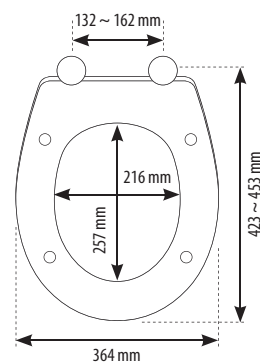

- Choice of colours
- Quick fixing system

- Suitable for intensive use
- Quick fixing system

- Oval shape
- Bottom fast fix
- Adjustable plastic bar hinge
- 0.9 kg

- Oval shape
- Bottom fast fix
- Adjustable plastic bar hinge or **stainless steel hinges**
- 1.4 kg

- Oval shape
- Bottom fast fix
- Adjustable **stainless steel hinges**
- White
- 1.7 kg

*with stainless steel hinges : center distance WC : 133 ~ 175 mm / length : 425 ~ 455 mm

THERMOPLASTIC

SOFT CLOSE, QUICK RELEASE & TOP FIXING