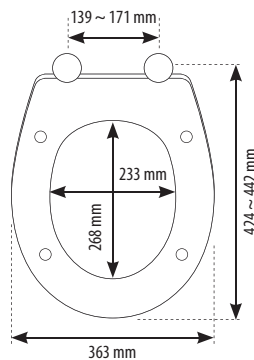

- Oval shape
- Bottom fast fix
- Adjustable **stainless steel hinges**
- White
- 1.7 kg

*with stainless steel hinges : center distance WC : 133 ~ 175 mm / length : 425 ~ 455 mm

THERMOPLASTIC

SOFT CLOSE, QUICK RELEASE & TOP FIXING

- Oval shape
- Adjustable **stainless steel hinges** and retractable dowels
- White
- 1.6 kg

- Oval shape
- Adjustable polyamide hinges and **stainless steel fixing screws**
- White
- 1.7 kg

- Oval shape
- Magnetic hold secures children seat to the cover
- Adjustable **stainless steel hinges** and retractable dowels
- White
- 1.9 kg