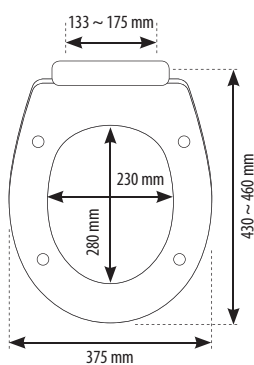

- Choice of colours
- Quick fixing system

- Suitable for intensive use
- Quick fixing system

- Oval shape
- Bottom fast fix
- Adjustable plastic bar hinge
- 0.9 kg

- Oval shape
- Bottom fast fix
- Adjustable plastic bar hinge or **stainless steel hinges**
- 1.4 kg

- Oval shape
- Bottom fast fix
- Adjustable **stainless steel hinges**
- White
- 1.7 kg

*with stainless steel hinges : center distance WC : 133 ~ 175 mm / length : 425 ~ 455 mm

THERMOPLASTIC

SOFT CLOSE, QUICK RELEASE & TOP FIXING