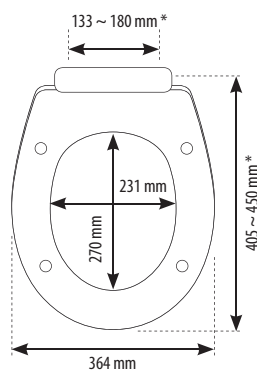

- Choice of colours
- Quick fixing system

- Suitable for intensive use
- Quick fixing system

- Oval shape
- Bottom fast fix
- Adjustable plastic bar hinge
- 0.9 kg

- Oval shape
- Bottom fast fix
- Adjustable plastic bar hinge or **stainless steel hinges**
- 1.4 kg

- Oval shape
- Bottom fast fix
- Adjustable **stainless steel hinges**
- White
- 1.7 kg

*with stainless steel hinges : center distance WC : 133 ~ 175 mm / length : 425 ~ 455 mm

THERMOPLASTIC

SOFT CLOSE, QUICK RELEASE & TOP FIXING