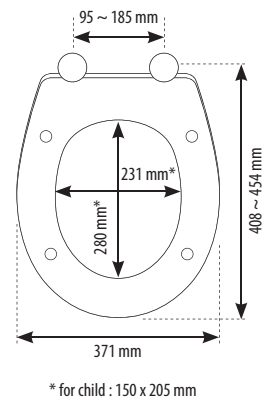

- Oval shape
- Bottom fast fix
- Adjustable **stainless steel hinges**
- White
- 1.7 kg

*with stainless steel hinges : center distance WC : 133 ~ 175 mm / length : 425 ~ 455 mm

THERMOPLASTIC

SOFT CLOSE, QUICK RELEASE & TOP FIXING

- Oval shape
- Adjustable **stainless steel hinges** and retractable dowels
- White
- 1.6 kg

- Oval shape
- Adjustable polyamide hinges and **stainless steel fixing screws**
- White
- 1.7 kg

- Oval shape
- Magnetic hold secures children seat to the cover
- Adjustable **stainless steel hinges** and retractable dowels
- White
- 1.9 kg