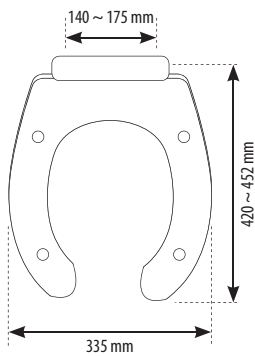

- Oval shape
- Bottom fast fix
- Adjustable **stainless steel hinges**
- White
- 1.7 kg

*with stainless steel hinges : center distance WC : 133 ~ 175 mm / length : 425 ~ 455 mm

THERMOPLASTIC

SOFT CLOSE, QUICK RELEASE & TOP FIXING

- Oval shape
- Adjustable **stainless steel hinges** and retractable dowels
- White
- 1.6 kg

- Oval shape
- Adjustable polyamide hinges and **stainless steel fixing screws**
- White
- 1.7 kg

- Oval shape
- Magnetic hold secures children seat to the cover
- Adjustable **stainless steel hinges** and retractable dowels
- White
- 1.9 kg

SEAT COVERS **THERMOSET**

MENTON / MENTON CLASSIC	BEAULIEU	MENTON SIEGE
		
THERMOSET		
STANDARD SEAT COVER	QUICK RELEASE SYSTEM	SEAT ONLY
<ul style="list-style-type: none"> • Quick fixing system 	<ul style="list-style-type: none"> • Easy cleaning 	<ul style="list-style-type: none"> • For elongated bowls
<ul style="list-style-type: none"> • Oval shape • Bottom fast fix • Adjustable plastic bar hinge or stainless steel hinges • White • 1.5 kg 	<ul style="list-style-type: none"> • Oval shape • Adjustable plastic bar hinge • White • 2 kg 	<ul style="list-style-type: none"> • Specific shape for elongated bowls • Bottom fix • Adjustable plastic bar hinge • White • 0.75 kg
 <p>*with stainless steel hinges : center distance WC : 145 ~ 165 mm / length : 410 ~ 450 mm</p>		
		
		

ANTI CONTACT DOUBLE / SIMPLE

THERMOSET

HYGIENIC

- Available with or without cover

- Oval shape
- Bottom fix
- Adjustable plastic bar hinge
- White
- 1.4 kg with cover / 0.93 kg without cover

HORIZON CLASSIC