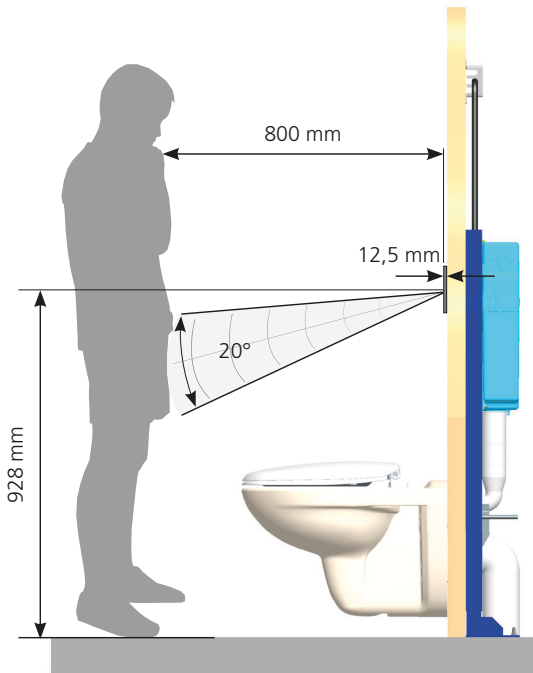

AUTOMATIC FLUSH PLATE FOR WALL HUNG SOLUTION

Can be installed on **INGENIO**

TEXT FOR TENDERS

AUTOMATIC FLUSH PLATE - INGENIO - GLASS

Ref. : 10 0006 53

Black and mirror glass double flush control plate, incorporating an infrared sensor automatic flush actuation system with mechanical servomotor featuring water saving. Mechanical backup. Width 230 mm, height 174 mm, depth 12.5 mm. Supplied with: black glass plate, chassis, 2 fixing screws, actuating screw, actuator counterplate, wired transformer, IP54 flush-mounting box, protective sheath.

AUTOMATIC FLUSH PLATE - INGENIO - GLASS & LED

Ref. : 10 0006 54

Black and mirror glass double flush control plate with peripheral LED lighting, incorporating an infrared sensor automatic flush actuation system with mechanical servomotor featuring water saving. Mechanical backup. Width 230 mm, height 174 mm, depth 12.5 mm. Supplied with: black glass plate, chassis, 2 fixing screws, actuating screw, actuator counterplate, wired transformer, IP54 flush-mounting box, protective sheath.

	Reference	Gencod	Packing	Packing			Box quantity
				Nb	L. x d. x h. (mm)	Weight	
Automatic flush plate - Ingenio - Glass	10 0006 53	3 24723 010565 6	Box	1	216 x 193 x 44	2,3 kg	1
Automatic flush plate - Ingenio - Glass & LED	10 0006 54	3 24723 010566 3	Box	1	216 x 193 x 44	2,3 kg	1