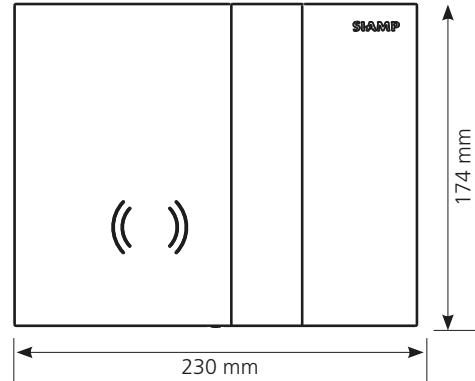

AUTOMATIC FLUSH PLATE FOR WALL HUNG SOLUTION

Can be installed on **INGENIO**

TEXT FOR TENDERS

AUTOMATIC FLUSH PLATE - INGENIO - GLASS

Ref. : 10 0006 53

Black and mirror glass double flush control plate, incorporating an infrared sensor automatic flush actuation system with mechanical servomotor featuring water saving. Mechanical backup. Width 230 mm, height 174 mm, depth 12.5 mm. Supplied with: black glass plate, chassis, 2 fixing screws, actuating screw, actuator counterplate, wired transformer, IP54 flush-mounting box, protective sheath.

AUTOMATIC FLUSH PLATE - INGENIO - GLASS & LED

Ref. : 10 0006 54

Black and mirror glass double flush control plate with peripheral LED lighting, incorporating an infrared sensor automatic flush actuation system with mechanical servomotor featuring water saving. Mechanical backup. Width 230 mm, height 174 mm, depth 12.5 mm. Supplied with: black glass plate, chassis, 2 fixing screws, actuating screw, actuator counterplate, wired transformer, IP54 flush-mounting box, protective sheath.

	Reference	Gencod	Packing	Packing			Box quantity
				Nb	L. x d. x h. (mm)	Weight	
Automatic flush plate - Ingenio - Glass	10 0006 53	3 24723 010565 6	Box	1	216 x 193 x 44	2,3 kg	1
Automatic flush plate - Ingenio - Glass & LED	10 0006 54	3 24723 010566 3	Box	1	216 x 193 x 44	2,3 kg	1